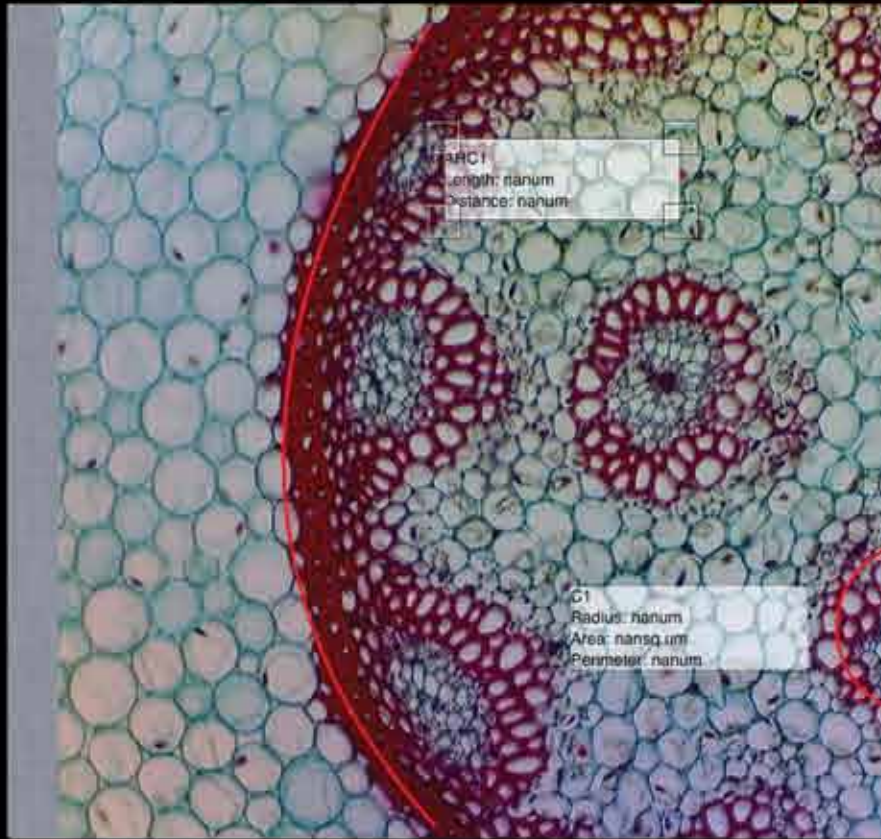

iPad

08:47

Main Menu

Gallery

Live Cam

Unl

X