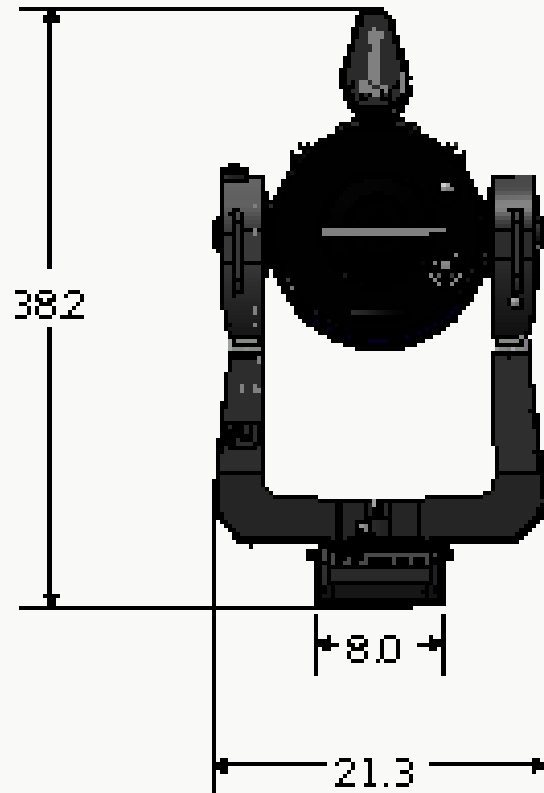

# LX600-12 DOME DIMENSIONS

# LX600-12 DOME DIMENSIONS

---