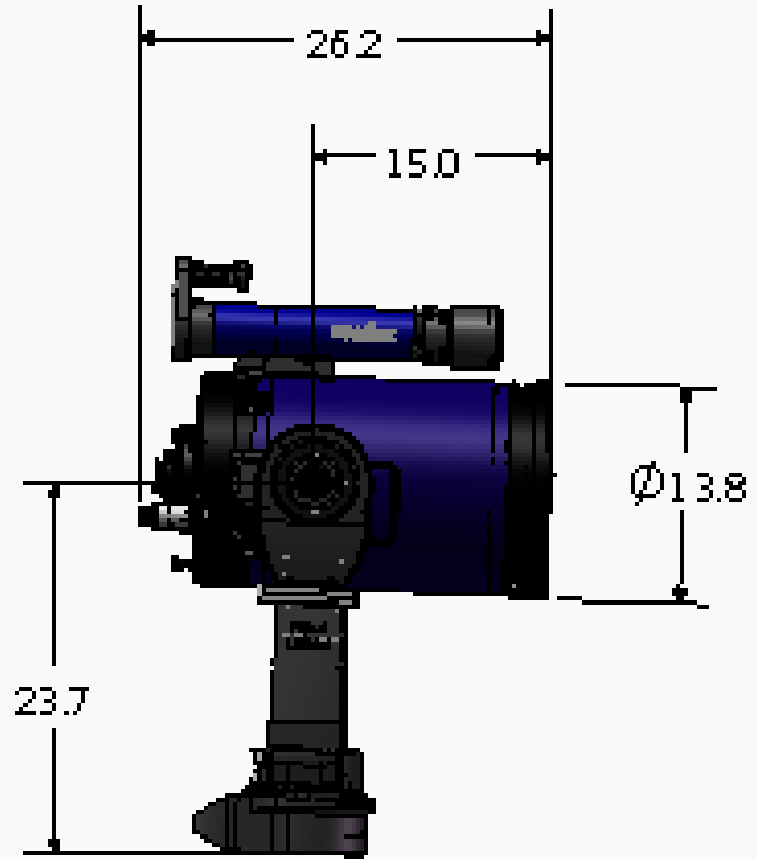

# LX600-12 DOME DIMENSIONS

# LX600-12 DOME DIMENSIONS

---