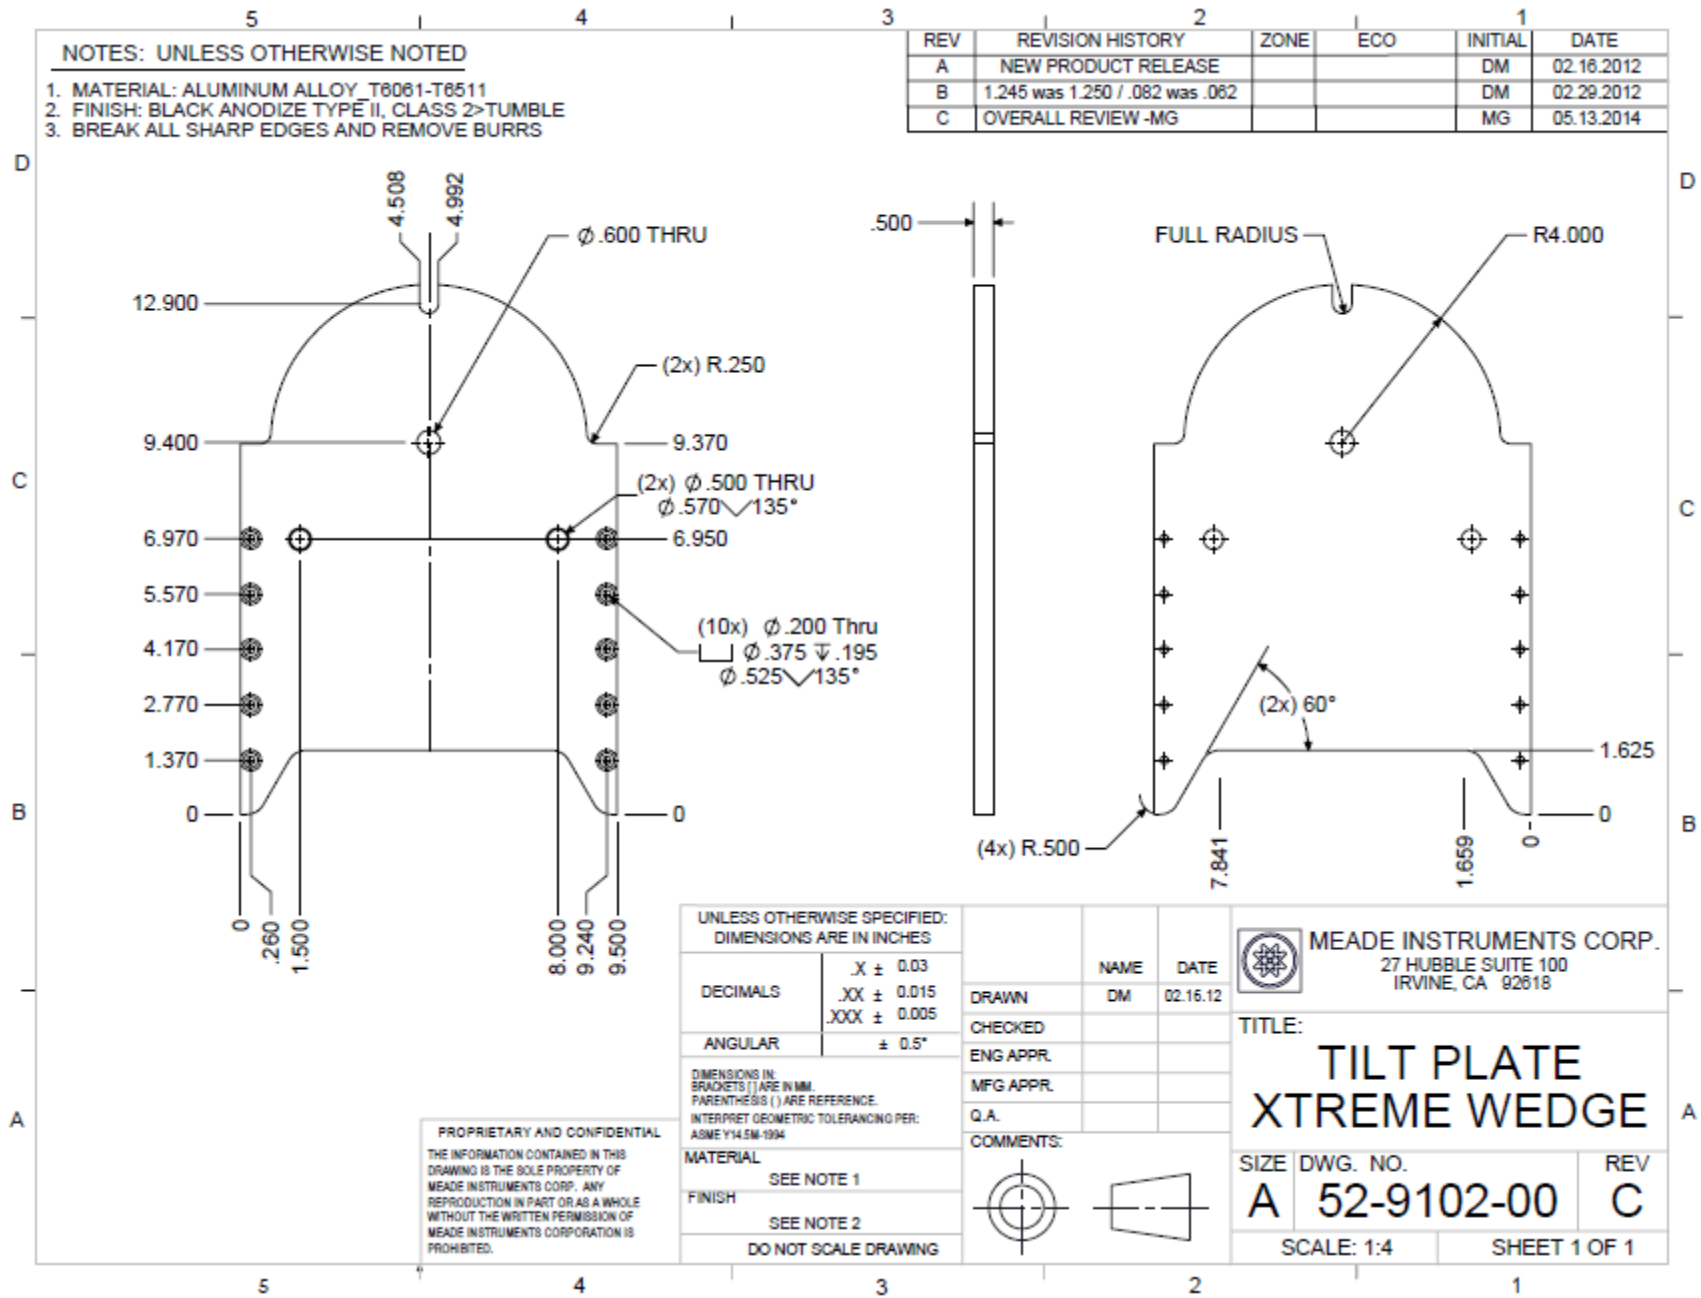

# LX600-12 DOME DIMENSIONS

# LX600-12 DOME DIMENSIONS

---