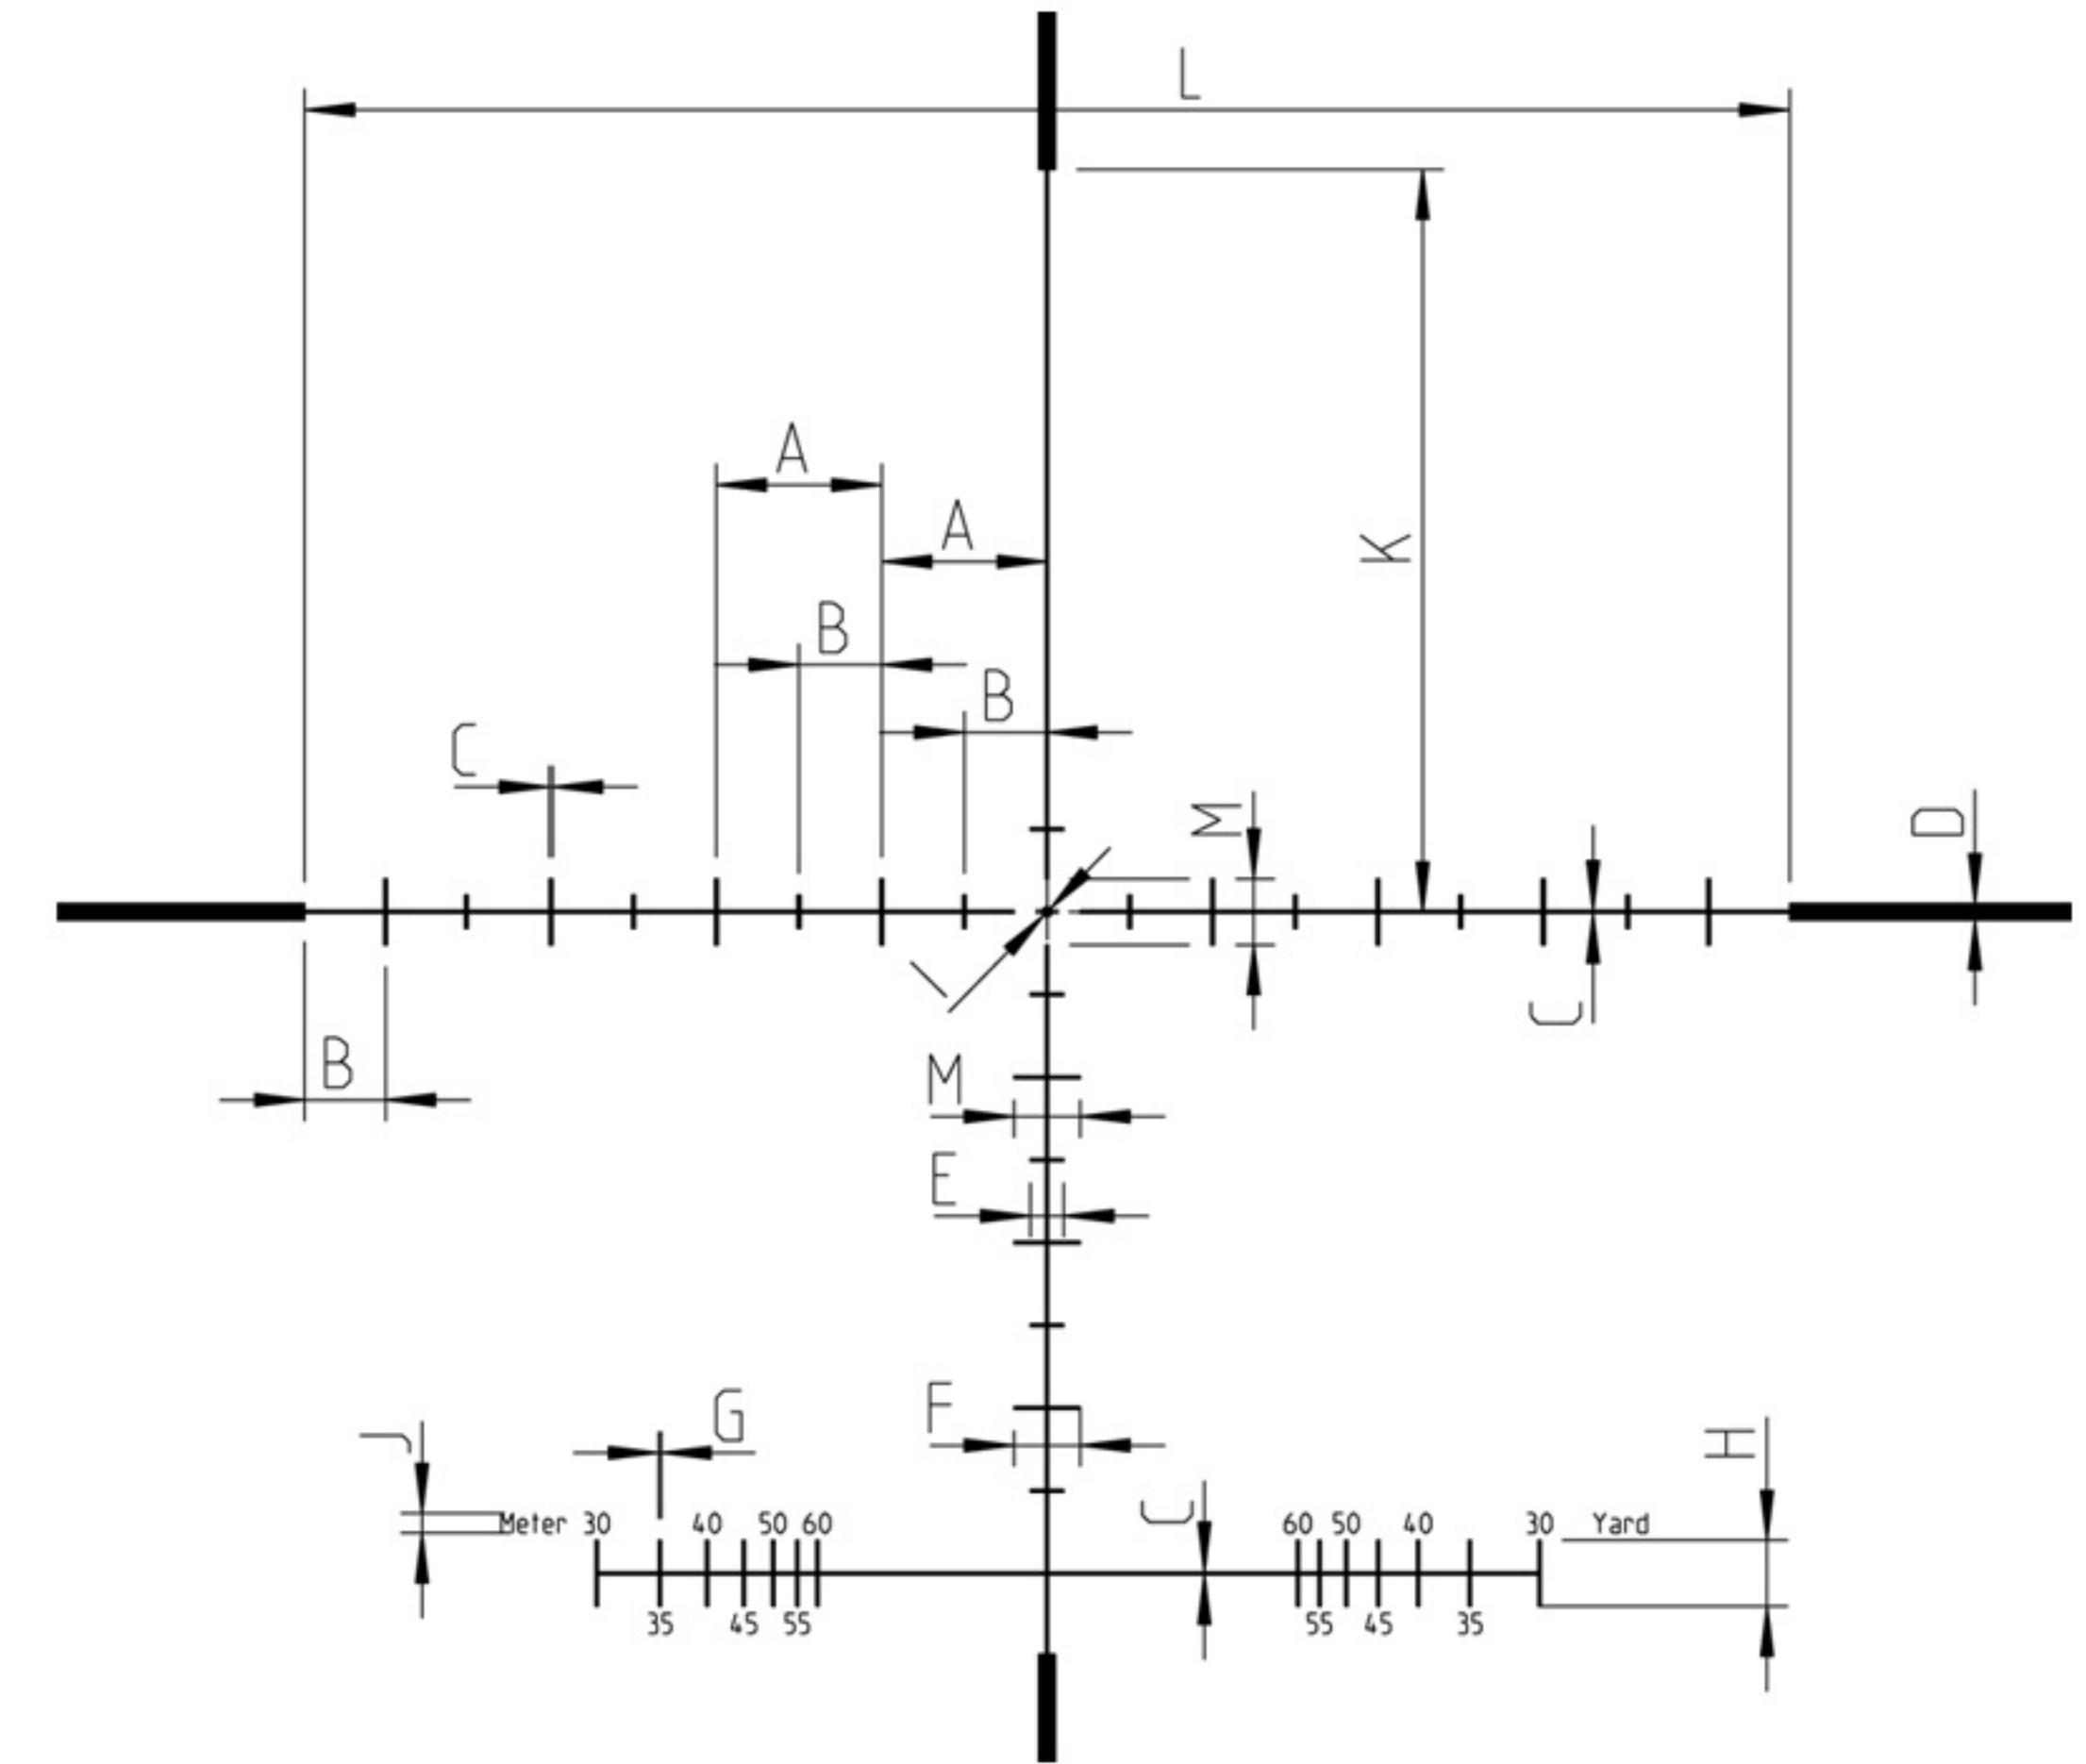

# THE RIFLESCOPE PIONEER

- 50x magnification
- A: 2.5cm/ 55 yards/ 50meter
- B: 1.25cm/ 55 yards/ 50meter
- C: 0.04cm/ 55yards/ 50meter
- D: 0.25cm/ 55yards/ 50meter
- E: 0.5cm/ 55yards/ 50 meter
- F: 1cm/ 55yards/ 50meter
- G: 0.04cm/ 55yards/ 50meter
- H: 1cm/ 55yards/ 50meter
- I: 0.15cm/55yards/ 50meter
- J: 0.3cm/55yards/ 50meter
- K: 8cm/55yards/ 50meter
- L: 22.5cm/55yards/ 50meter
- M: 2cm/yards/ 50meter