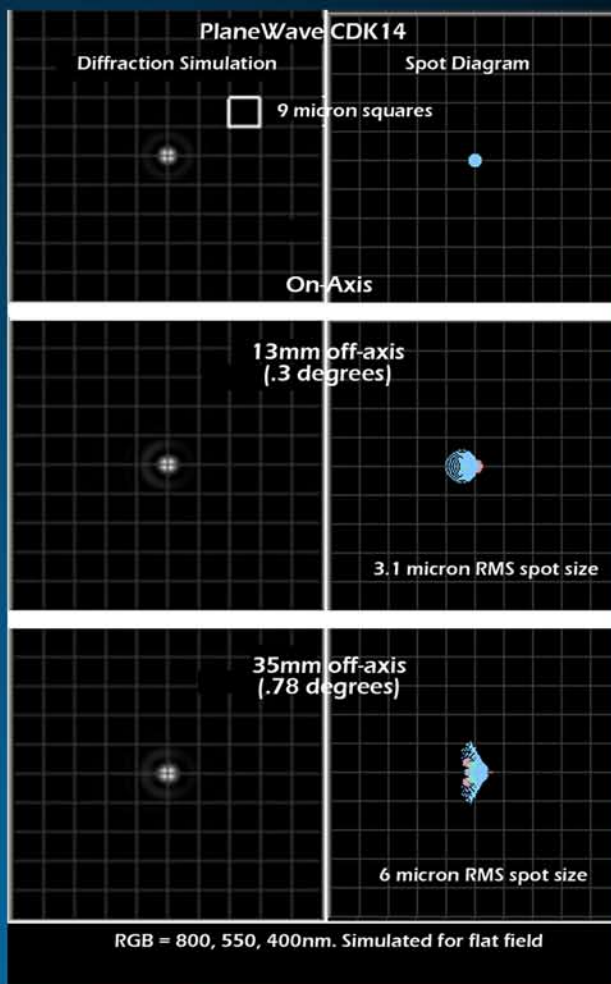

# CDK14

**The PlaneWave Instruments CDK14** is a 14 inch (0.36 m) f/7.2 Corrected Dall-Kirkham Astrograph telescope. The CDK14 covers a 70 mm field of view without any field curvature, off-axis coma, or astigmatism. The CDK14 is a lightweight carbon-fiber truss design weighing less than 50lbs, with 3 cooling fans ejecting air from the back of the telescope. The CDK optical design is the innovative solution for unsurpassed astro-imaging quality at an affordable price.

### OPTICAL SYSTEM

Optical Design	Corrected Dall-Kirkham
Aperture	14 inch (356 mm)
Focal Length	2563 mm (101 inch)
Focal ratio	F/7.2
Secondary Mirror	165mm (6.5")
Central Obstruction	23.5% by surface area 48.5% of the Diameter
Back Focus from Mounting Surface	11.09 inch (282 mm)
Back Focus from Optional Focuser	8.09 inch (205mm)
Weight	48 lbs (22 kg)
OTA Length	35 inch (889 mm)
Optical Performance	3.1 micron RMS at 13mm off-axis 6.0 micron at 35mm off-axis
Upper Cage	Carbon Fiber Truss
Lower Cage	Carbon Fiber Truss & Light Shroud
Optimal Field of View	70mm Image Circle